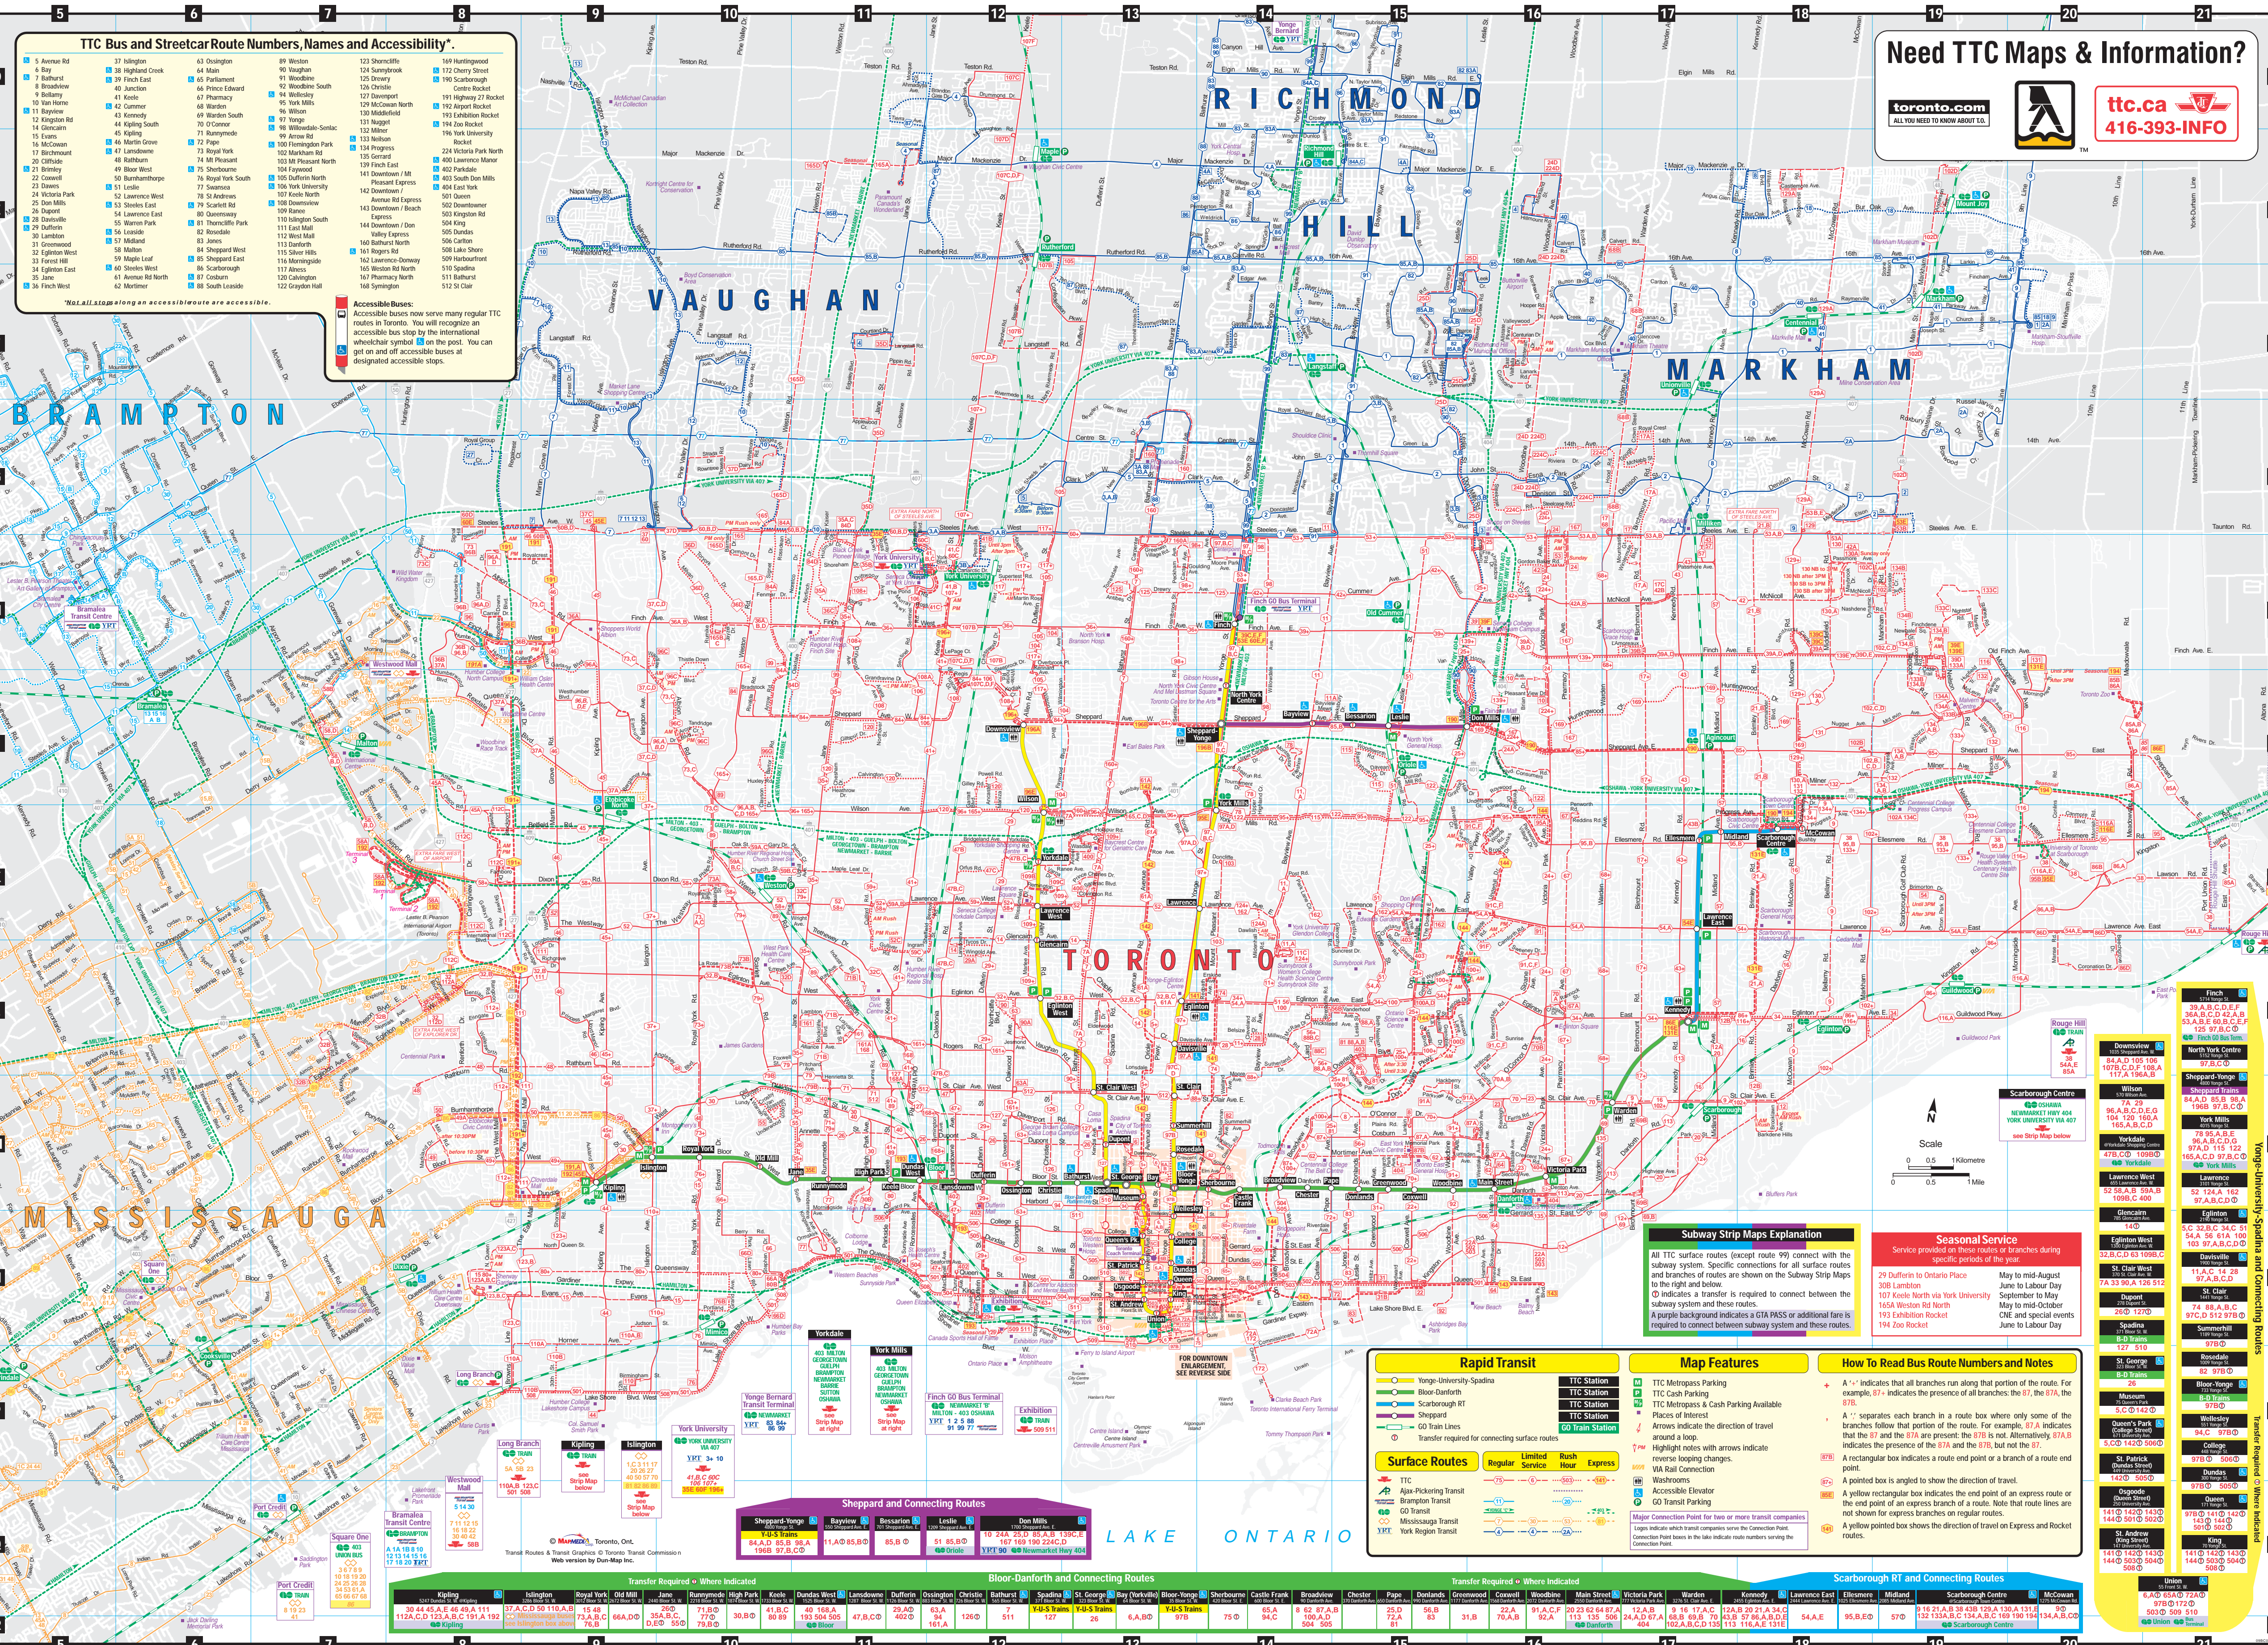

TTC Bus and Streetcar Route Numbers, Names and Accessibility. Table listing route numbers, names, and accessibility status for various TTC routes.

Subway Strip Maps Explanation. All TTC surface routes (except route 99) connect with the subway system. Specific connections for all surface routes and branches of routes are shown on the Subway Strip Maps to the right and below.

Seasonal Service. Service provided on these routes or branches during specific periods of the year. 29 Dufferin to Ontario Place, 308 Lambton, 107 Keele North via York University, 165A Weston Rd North, 193 Exhibition Rocket, 194 Zoo Rocket.

Rapid Transit. Legend for Rapid Transit lines: Yonge-University-Spadina, Bloor-Danforth, Scarborough RT, GO Train Lines.

Sheppard and Connecting Routes. Table listing routes and transfer information for Sheppard and connecting routes.

Bloor-Danforth and Connecting Routes. Table listing routes and transfer information for Bloor-Danforth and connecting routes.

Main Street and Connecting Routes. Table listing routes and transfer information for Main Street and connecting routes.

Scarborough RT and Connecting Routes. Table listing routes and transfer information for Scarborough RT and connecting routes.

Vertical list of route boxes for various TTC routes, including details like route numbers, names, and transfer information.