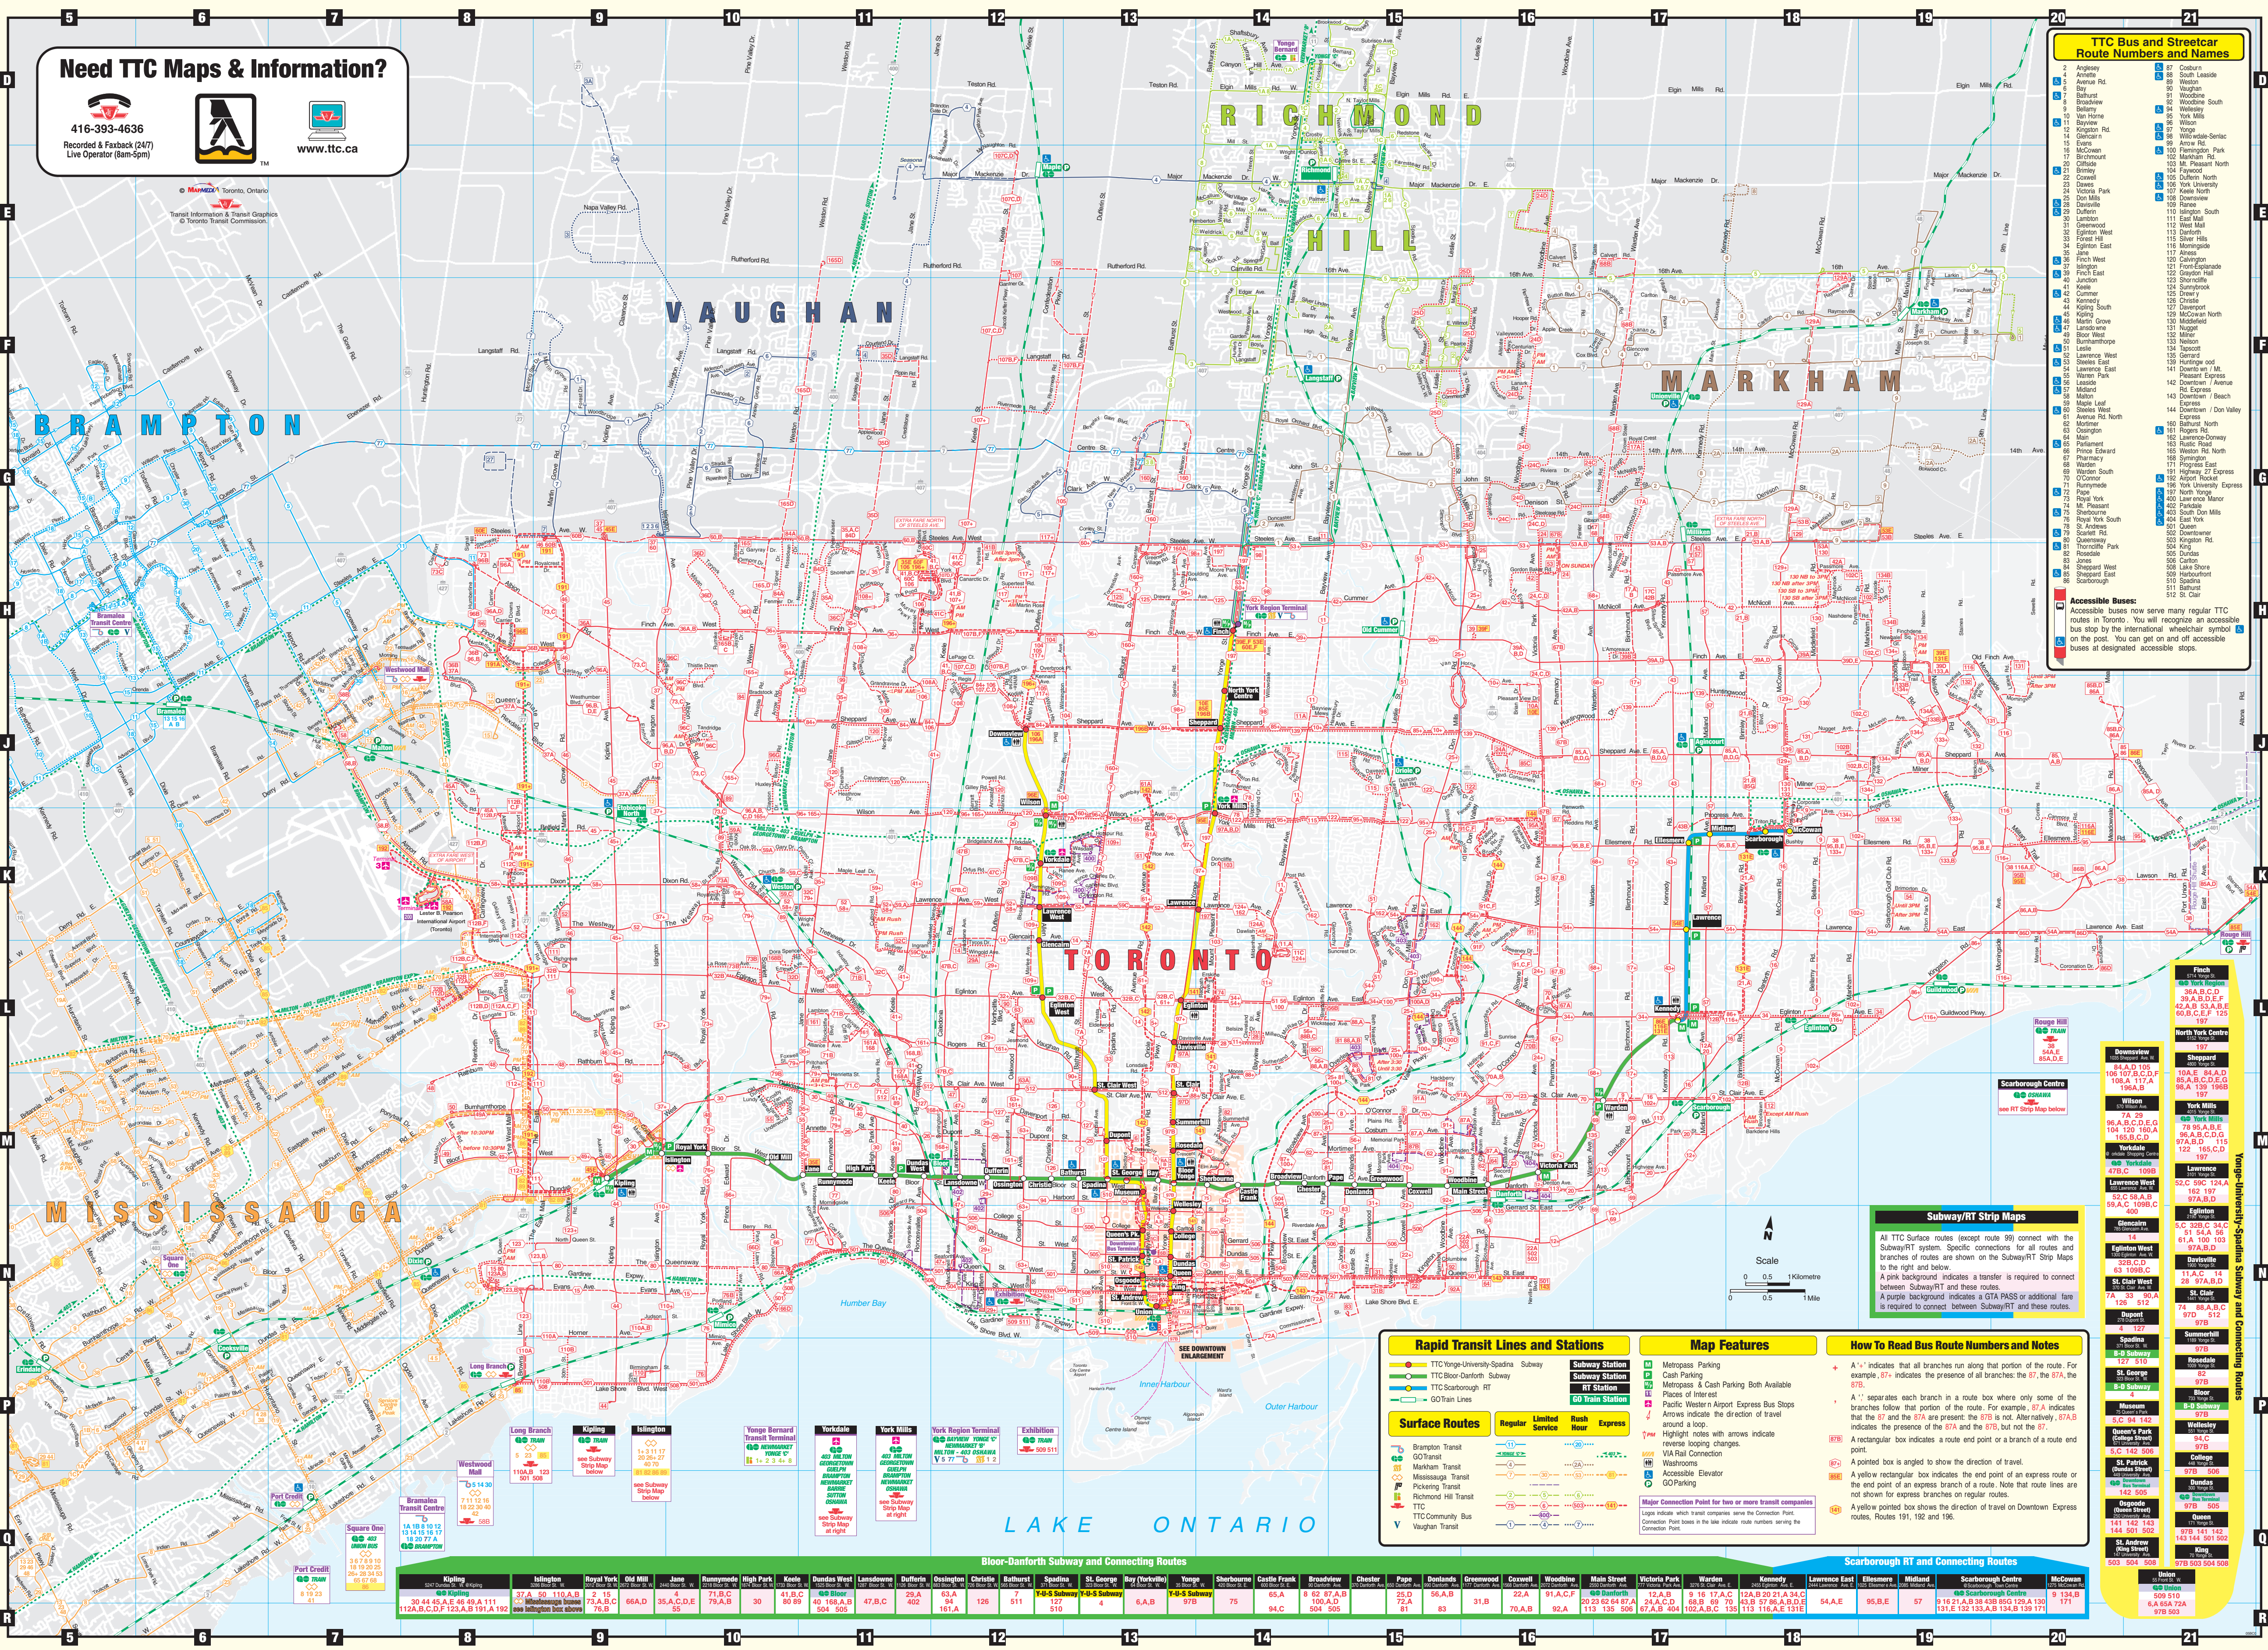

Need TTC Maps & Information?

416-393-4636
Recorded & Faxback (24/7)
Live Operator (8am-5pm)

www.ttc.ca

TTC Bus and Streetcar Route Numbers and Names

Rapid Transit Lines and Stations

Subway Station
RT Station
GO Train Station

Surface Routes
Brampton Transit
GO Transit
Markham Transit
Mississauga Transit
Pickering Transit
Richmond Hill Transit
TTC
TTC Community Bus
Vaughan Transit

Regular Service
Limited Service
Rush Hour
Express

Map Features

Metropark Parking
Cash Parking
Metropark & Cash Parking Both Available
Places of Interest
Pacific Western Airport Express Bus Stops
Via Rail Connection
Washrooms
Accessible Elevator
GO Parking

Major Connection Point for two or more transit companies
Logos indicate which transit companies serve the Connection Point
Connection Point boxes in the lake indicate route numbers serving the Connection Point

How To Read Bus Route Numbers and Notes

A "*" indicates that all branches run along that portion of the route. For example, 87* indicates the presence of all branches of the 87, the 87A, the 87B.

A "." separates each branch in a route bus where only some of the branches follow that portion of the route. For example, 87.A indicates that the 87 and the 87A are present; the 87B is not. Alternatively, 87.A.B indicates the presence of the 87A and the 87B, but not the 87.

A rectangular box indicates a route end point or a branch of a route end point.

A pointed box is angled to show the direction of travel.

A yellow rectangular box indicates the end point of an express route or the end point of an express branch of a route. Note that route lines are not shown for express branches on regular routes.

A yellow pointed box shows the direction of travel on Downtown Express routes, Routes 191, 192 and 196.

Bloor-Danforth Subway and Connecting Routes

Line	Route	Notes
401	401	401
402	402	402
403	403	403
404	404	404
405	405	405
406	406	406
407	407	407
408	408	408
409	409	409
410	410	410
411	411	411
412	412	412
413	413	413
414	414	414
415	415	415
416	416	416
417	417	417
418	418	418
419	419	419
420	420	420
421	421	421
422	422	422
423	423	423
424	424	424
425	425	425
426	426	426
427	427	427
428	428	428
429	429	429
430	430	430
431	431	431
432	432	432
433	433	433
434	434	434
435	435	435
436	436	436
437	437	437
438	438	438
439	439	439
440	440	440
441	441	441
442	442	442
443	443	443
444	444	444
445	445	445
446	446	446
447	447	447
448	448	448
449	449	449
450	450	450

Scarborough RT and Connecting Routes

Line	Route	Notes
501	501	501
502	502	502
503	503	503
504	504	504
505	505	505
506	506	506
507	507	507
508	508	508
509	509	509
510	510	510
511	511	511
512	512	512
513	513	513
514	514	514
515	515	515
516	516	516
517	517	517
518	518	518
519	519	519
520	520	520
521	521	521
522	522	522
523	523	523
524	524	524
525	525	525
526	526	526
527	527	527
528	528	528
529	529	529
530	530	530
531	531	531
532	532	532
533	533	533
534	534	534
535	535	535
536	536	536
537	537	537
538	538	538
539	539	539
540	540	540