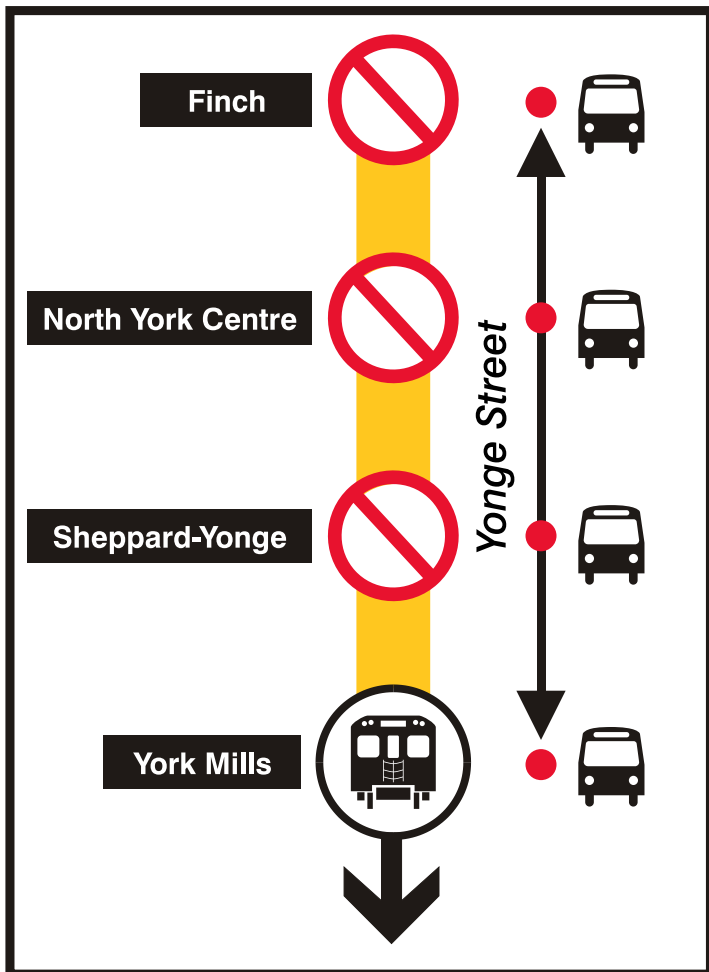

# Sunday Morning Subway Closure

**Extended to February 16\*, 2003**

\* Subject to change - Visit our website or call for information updates.

[www.ttc.ca](http://www.ttc.ca)

416-393-INFO

**Subway service replaced by buses  
between Finch & York Mills stations  
every Sunday from 9am to 12noon.**

Yonge Subway Shuttle buses will run between Finch Station and York Mills Station stopping at North York Station and Sheppard Station only.

All trains on the Yonge-University-Spadina Subway will turn back south at York Mills Station before 12noon on Sundays.