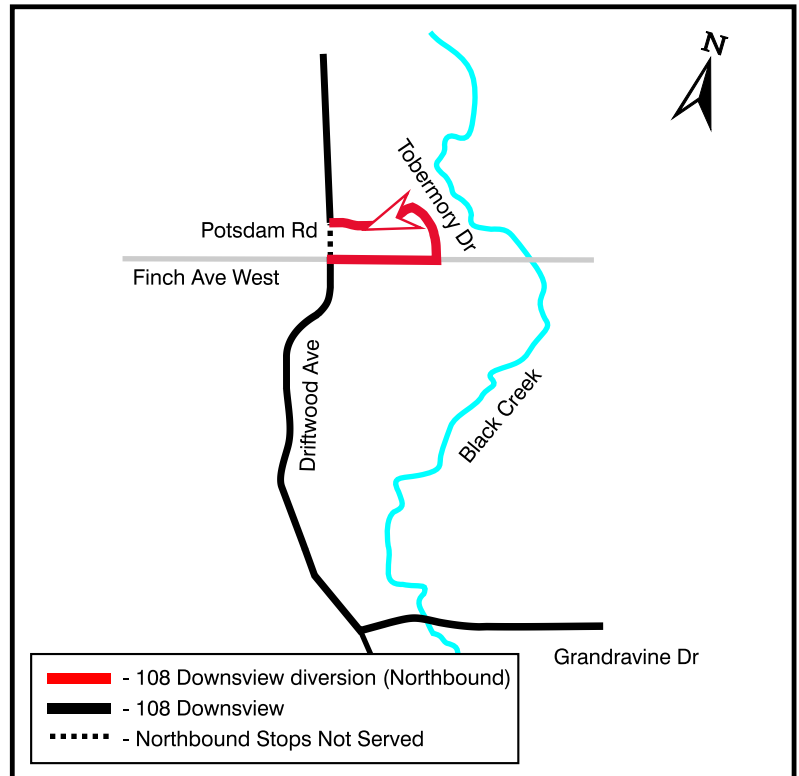

## 108 Downsview

108 To Downsview Station  
108 To Jane & Driftwood

## 108A Downsview

108 To Downsview Station via Grandravine  
108 To Jane & Driftwood via Grandravine

## Temporary route change during flood damage repairs Effective Sunday, January 1, 2006

The northbound routing will be revised in order to provide service to the area of Finch Avenue affected by the August storm. Buses will run north on Driftwood Avenue and divert via east on Finch Avenue, north on Tobermory Drive, west on Potsdam Road, north on Driftwood Avenue to regular northbound routing. This routing change will replace the temporary 36 FINCH WEST service that was operated between Jane Street and Tobermory Drive. Some buses temporarily operated on this route may not be accessible.