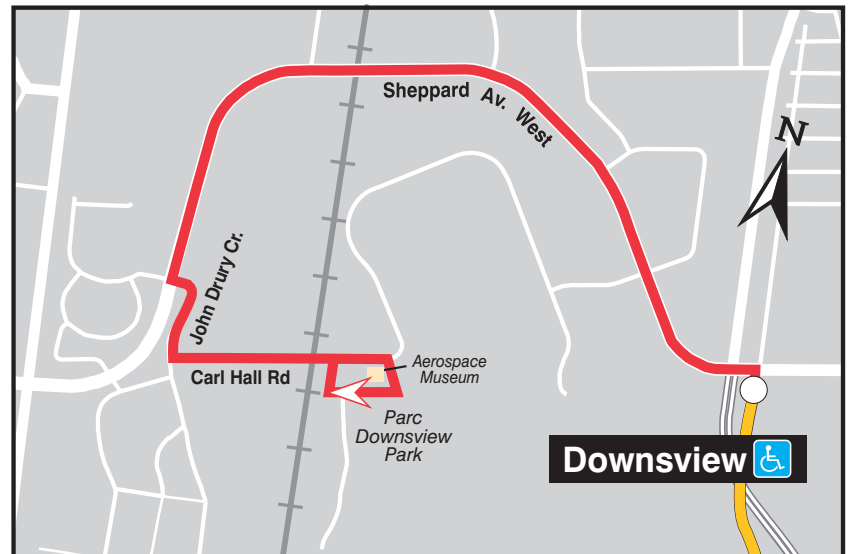

101 Parc Downsview Park

101 Parc Downsview Park

101 Parc Downsview Park
101 To Downsview Station

New seasonal service

Effective Sunday, June 24, 2007

A new bus service will be operated for a trial period between Downsview Station and Parc Downsview Park. The new 101 PARC DOWNSVIEW PARK (Downsview Station-Parc Downsview Park) route will operate every 20 minutes during the midday from Monday to Friday, and during the daytime on Saturdays, Sundays, and holidays, from June 24 to Labour Day, Monday, September 3, 2007. The route will be accessible, and will use a low-floor bus.

Approximate departure times

First from Downsview Station
Last from Downsview Station

Mon-Fri

9:00 a.m.
3:00 p.m.

Saturday

9:00 a.m.
6:00 p.m.

Sunday

9:40 a.m.
6:00 p.m.

Schedules are posted at all transfer points along this route.

Accessible Buses: Accessible bus service is provided on this route.
You will recognize an accessible bus stop by the accessible symbol on the stop.
Not all stops along an accessible route are accessible.