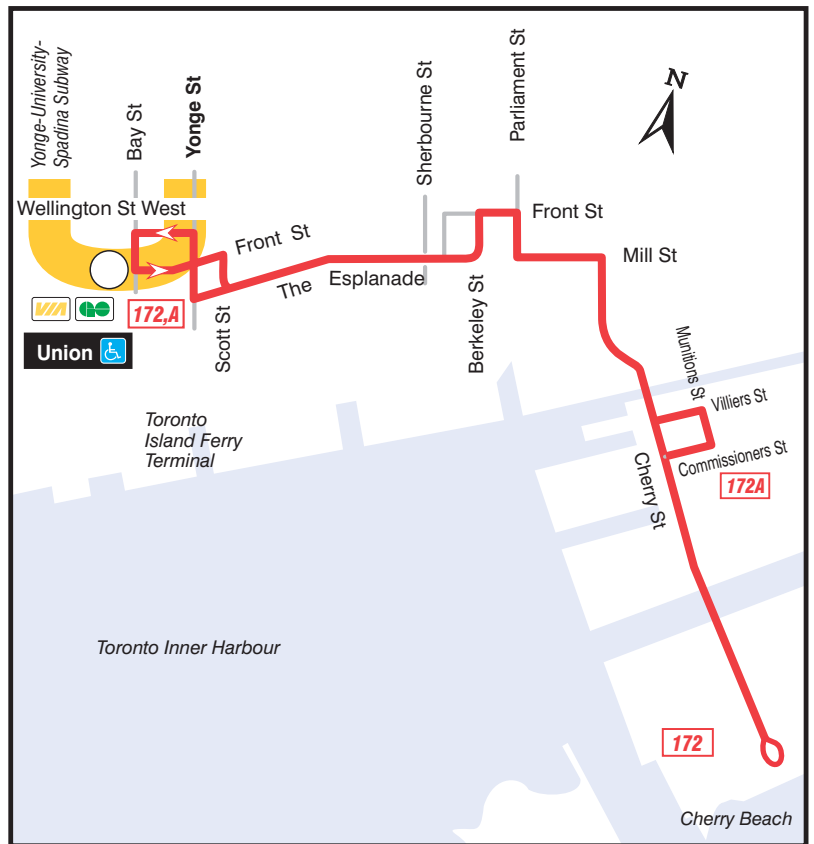

172 Cherry Street

172 Cherry Street

172 To Union Station
172 To Cherry Beach via Mill Street

172A Cherry Street

172 To Union Station
172A To Commissioners via Mill Street

Seasonal service increase

Effective Sunday, May 14, 2007

Evening service will operate on the 172A (Union Station-Commissioners via Mill Street) branch from Monday to Friday in the summer, and the route will be extended from Commissioners Street to Cherry Beach (Clarke Beach Park) during the daytime and evening on Saturdays, Sundays, and holidays. Buses will operate every 30 minutes during the evening from Monday to Friday, every 20 minutes on Saturdays, and every 30 minutes on Sundays and holidays.

First and last trip times

Monday-Friday

172A Eastbound from Union Station
172 Westbound from Commissioners

Saturdays and holidays

172 Eastbound from Union Station
172 Westbound from Cherry Beach

Sundays

172 Eastbound from Union Station
172 Westbound from Cherry Beach

First

Last

8:00 p.m.

12:00 a.m.

7:44 p.m.

12:14 a.m.

9:00 a.m.

11:45 p.m.

9:20 a.m.

12:00 a.m.

9:00 a.m.

11:45 p.m.

9:20 a.m.

12:00 a.m.

Schedules are posted at all transfer points along this route.

Accessible Buses: Accessible bus service is provided on this route. You will recognize an accessible bus stop by the accessible symbol on the stop. **Not all stops along an accessible route are accessible.**