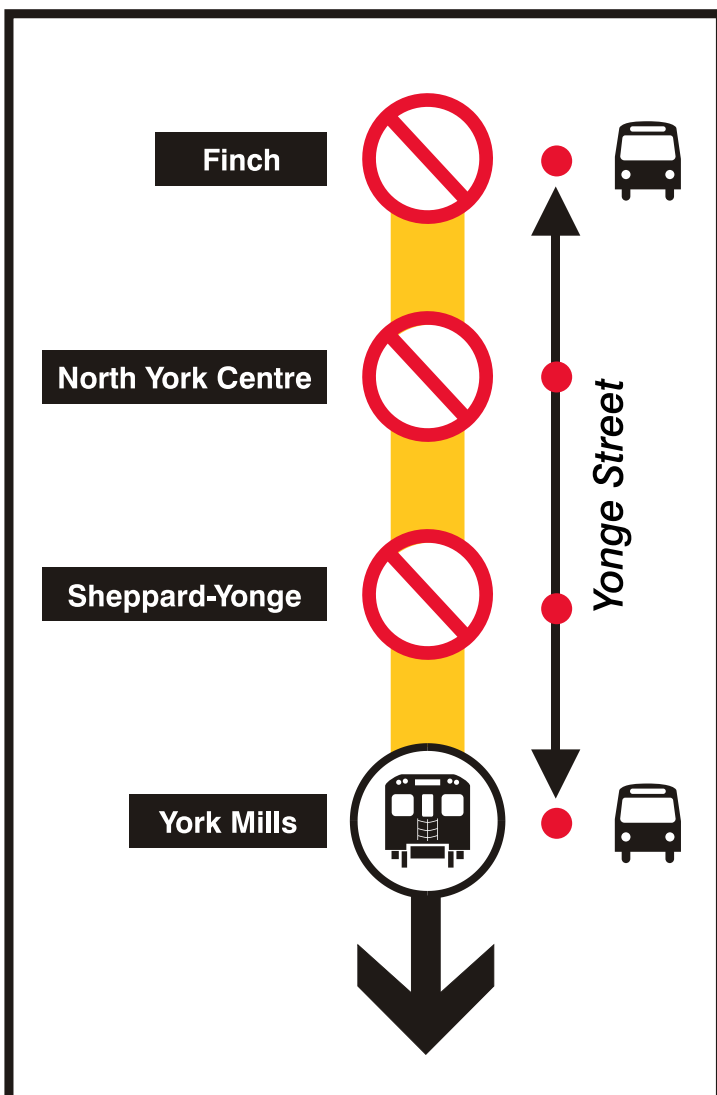

Sunday Morning Subway Closure

November 10 December 29, 2002*

* Regular subway service November 17, November 24

Subway service replaced by buses between Finch and York Mills stations on Sundays from 9am to 12noon.

Yonge Subway Shuttle buses will run between Finch Station and York Mills Station stopping at North York Station and Sheppard Station only.

All trains on the Yonge-University-Spadina Subway will turn back south at York Mills Station before 12noon on Sundays.

97 YONGE buses will provide additional local service on Yonge Street.

Need TTC Maps & Information?

toronto.com
ALL YOU NEED TO KNOW ABOUT T.O.

ttc.ca
416-393-INFO