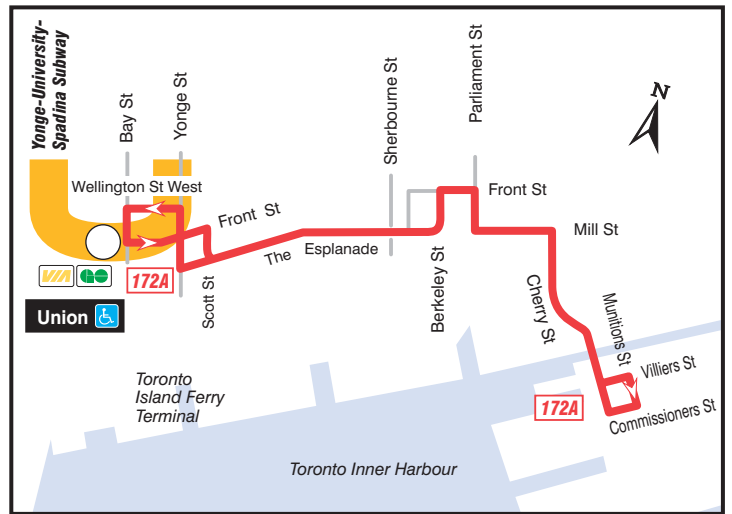

172 Cherry Street

172A Cherry Street

172 To Union Station

172A To Commissioners via Mill Street

Seasonal service change ends

Effective Sunday, October 21, 2007

The seasonal evening service, seven days a week, will end. Saturday, Sunday, and holiday daytime service on the **172A CHERRY STREET** (Union Station-Commissioners) branch will continue to operate, every 15 minutes on Saturdays, and every 30 minutes on Sundays and holidays.

The last day of evening service will be Sunday, October 21, 2007.

First and last departure times	First	Last
Saturdays, Sundays, and holidays		
Eastbound from Union Station	9:00 a.m.	7:30 p.m.
Westbound from Commissioners	9:15 a.m.	7:45 p.m.