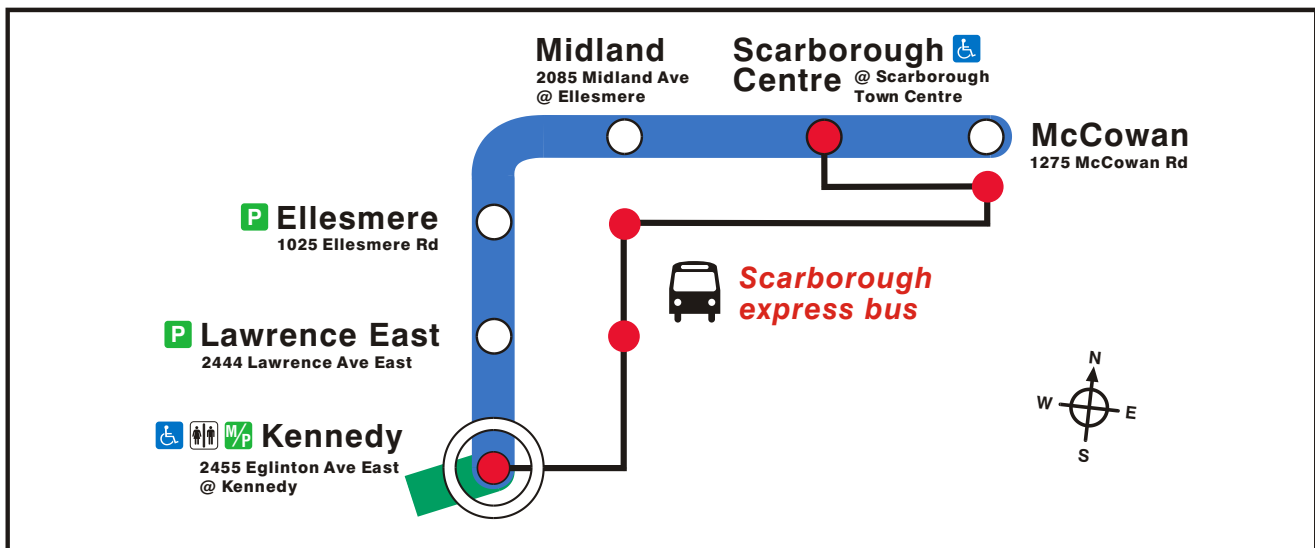

Scarborough RT Late evening closure

March 30 to October 11, 2003

For scheduled maintenance

**Last train will be approximately
12 midnight Monday to Saturday;
11 pm on Sundays and holidays.**

**A frequent express bus service will run
between Kennedy & McCowan stations**

Stopping at Midland & Lawrence, Midland & Ellesmere and Scarborough Centre

First and last trip times

	Mon-Sat	Sun/holiday
Last train from Kennedy Station	11:58 p.m.	11:03 p.m.
Last train from McCowan Station	11:47 p.m.	10:52 p.m.
First bus from Kennedy Station	12:04 a.m.	11:10 p.m.
Last bus from Kennedy Station	1:40 a.m.	1:40 a.m.
First bus from Scarborough Centre Station	11:49 p.m.	10:55 p.m.
Last bus from Scarborough Centre Station	1:25 a.m.	1:25 a.m.