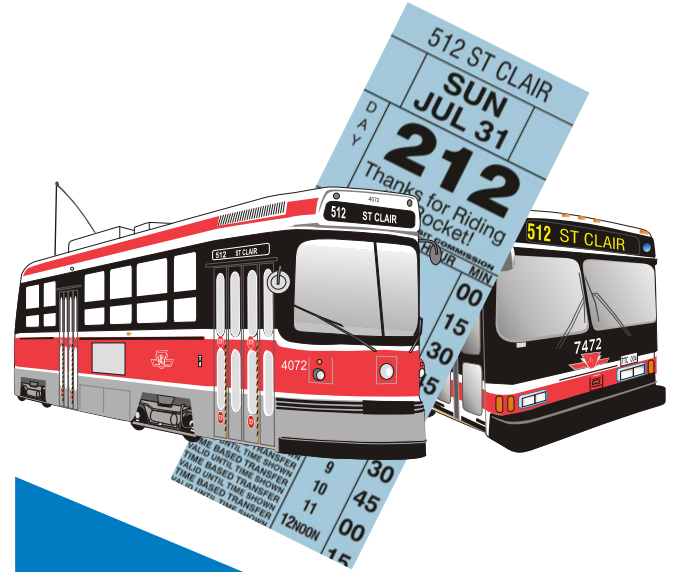

Time Based Transfer ● ● 512 St Clair

How to read the 512 St Clair Time Based Transfer

Two different expiry times are shown in the examples below.

Valid on date shown.

TORONTO TRANSIT COMMISSION		
010101	HOUR	MIN
This Transfer Expires at:		00
		15
		30
		45
	5AM	00
SUN JUL 31	6	15
TIME BASED TRANSFER VALID UNTIL TIME SHOWN	7	30
TIME BASED TRANSFER VALID UNTIL TIME SHOWN	8	45
TIME BASED TRANSFER VALID UNTIL TIME SHOWN	9	00
TIME BASED TRANSFER VALID UNTIL TIME SHOWN	9	15

Valid until 4:30 p.m.

Note: The 512 St Clair Time Based Transfer will be a different colour each day.

NEW! 512 St Clair Time Based Transfer Pilot Program

Starting Sunday, July 31, 2005, the TTC will introduce a new Time Based Transfer, making it easier to travel.

What is a Time Based Transfer?

A Time Based Transfer allows you to travel for up to two hours on the 512 St Clair route. You can board a 512 St Clair streetcar or bus at any stop, in any direction, until the expiry time shown.

How do I use a Time Based Transfer?

Keep and show your Time Based Transfer to the Operator each time you board. On routes other than 512 St Clair, the transfer is valid at connecting route transfer points only, until the expiry time shown.