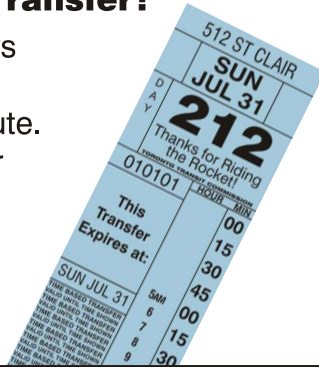

Ride the Rocket.

THE BETTER WAY

For more information - visit our website or call:

www.ttc.ca

416-393-INFO

NEW! 512 St Clair Time Based Transfer Pilot Program

Starting Sunday, July 31, 2005, the TTC will introduce a new Time Based Transfer pilot program, which will continue until the end of construction on the St Clair Avenue West Transit Improvements Project.

What is a Time Based Transfer?

A Time Based Transfer allows you to travel for up to two hours on the 512 St Clair route. You can board a 512 St Clair streetcar or bus at any stop, in any direction, until the expiry time shown.